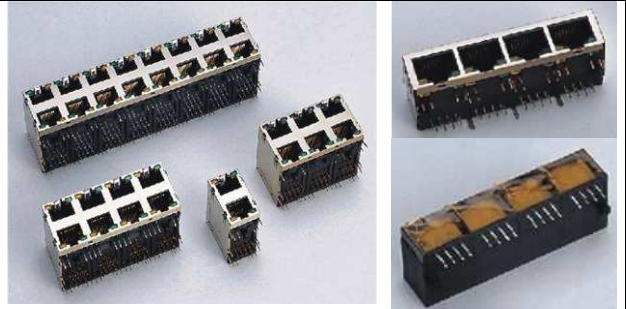

**intrajack® – INtegrated TRAnsformer JACK**

**intrajack®**

modular connector with transformer module inside:

- Resistor Arrays
- Cores
- High voltage capacitors

- Optional LEDs

**single port intrajack®**

- 10/100/1000 Base-T/PoE
- Optional LEDs w various color
- Shielded and unshielded
- With or without shielding tabs

**multi port intrajack®**

- 10/100/1000 Base-T/PoE
- Available with 1x2, 1x4, 1x6, 1x8, 2x1, 2x2, 2x4, 2x6, 2x8
- Optional LEDs with various color
- Shielded or unshielded
- With or without shielding tabs

**combojack**

- Passive or integrated with magnetics
- 10/100/1000 Base-T/PoE
- Available with Single and Dual USB
- Optional LEDs with various color

**Headquarters:**

Rodheimer Strasse 25h  
61191 Rosbach  
Germany