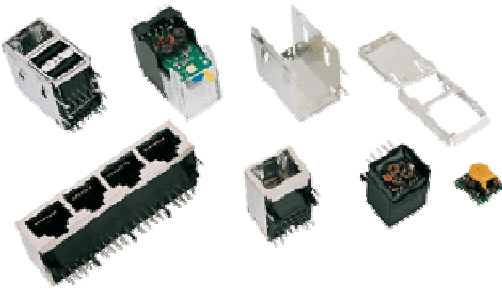

**intrajack® – INtegrated TRAnsformer JACK**

**intrajack®**

modular connector with transformer module inside:

- Resistor Arrays
- Cores
- High voltage capacitors

- Optional LEDs

**single port intrajack®**

- 10/100/1000 Base-T/PoE
- Optional LEDs w various color
- Shielded and unshielded
- With or without shielding tabs

**multi port intrajack®**

- 10/100/1000 Base-T/PoE
- Available with 1x2, 1x4, 1x6, 1x8, 2x1, 2x2, 2x4, 2x6, 2x8
- Optional LEDs with various color
- Shielded or unshielded
- With or without shielding tabs

**combojack**

- Passive or integrated with magnetics
- 10/100/1000 Base-T/PoE
- Available with Single and Dual USB
- Optional LEDs with various color

**Headquarters:**

Rodheimer Strasse 25h  
61191 Rosbach  
Germany