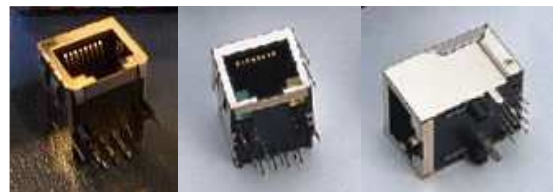

**intrajack® – INtegrated TRAnsformer JACK**

**intrajack®**

modular connector with transformer module inside:

- Resistor Arrays
- Cores
- High voltage capacitors

- Optional LEDs

**single port intrajack®**

- 10/100/1000 Base-T/PoE
- Optional LEDs w various color
- Shielded and unshielded
- With or without shielding tabs

**multi port intrajack®**

- 10/100/1000 Base-T/PoE
- Available with 1x2, 1x4, 1x6, 1x8, 2x1, 2x2, 2x4, 2x6, 2x8
- Optional LEDs with various color
- Shielded or unshielded
- With or without shielding tabs

**combojack**

- Passive or integrated with magnetics
- 10/100/1000 Base-T/PoE
- Available with Single and Dual USB
- Optional LEDs with various color

**Headquarters:**

Rodheimer Strasse 25h  
61191 Rosbach  
Germany