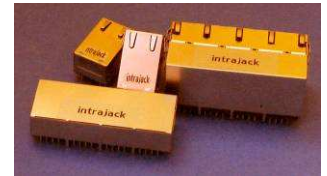

**intrajack® – INtegrated TRAnsformer JACK**

**intrajack®**

modular connector with transformer module inside:

- Resistor Arrays
- Cores
- High voltage capacitors

- Optional LEDs

**single port intrajack®**

- 10/100/1000 Base-T/PoE
- Optional LEDs w various color
- Shielded and unshielded
- With or without shielding tabs

**multi port intrajack®**

- 10/100/1000 Base-T/PoE
- Available with 1x2, 1x4, 1x6, 1x8, 2x1, 2x2, 2x4, 2x6, 2x8
- Optional LEDs with various color
- Shielded or unshielded
- With or without shielding tabs

**combojack**

- Passive or integrated with magnetics
- 10/100/1000 Base-T/PoE
- Available with Single and Dual USB
- Optional LEDs with various color

**Headquarters:**

Rodheimer Strasse 25h  
61191 Rosbach  
Germany