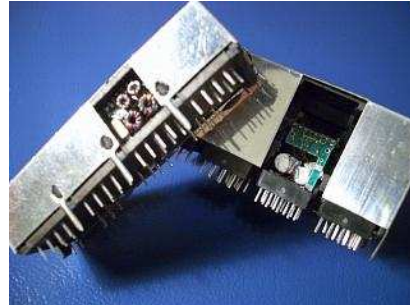

**intrajack® – INtegrated TRAnsformer JACK**

**intrajack®**

modular connector with transformer module inside:

- Resistor Arrays
- Cores
- High voltage capacitors

- Optional LEDs

**single port intrajack®**

- 10/100/1000 Base-T/PoE
- Optional LEDs w various color
- Shielded and unshielded
- With or without shielding tabs

**multi port intrajack®**

- 10/100/1000 Base-T/PoE
- Available with 1x2, 1x4, 1x6, 1x8, 2x1, 2x2, 2x4, 2x6, 2x8
- Optional LEDs with various color
- Shielded or unshielded
- With or without shielding tabs

**combojack**

- Passive or integrated with magnetics
- 10/100/1000 Base-T/PoE
- Available with Single and Dual USB
- Optional LEDs with various color

**Headquarters:**

Rodheimer Strasse 25h  
61191 Rosbach  
Germany