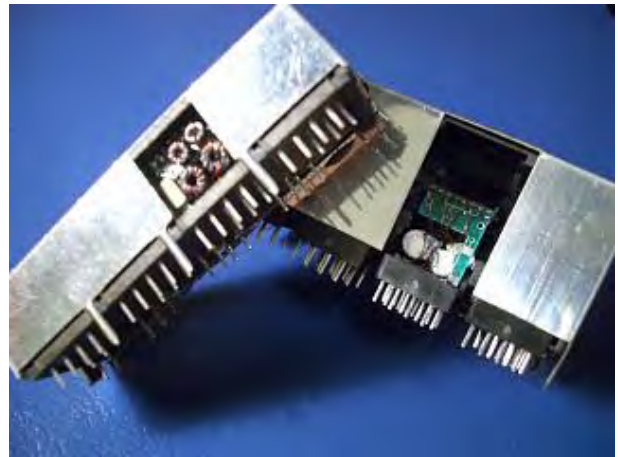

INELCO[®]

THE DISTINCTION

intrajack® – INtegrated TRAnsformer JACK

single port intrajack®

10/100/1000 Base-T/PoE
Optional LEDs w various color
Shielded and unshielded
With or without shielding tabs

multi port intrajack®

10/100/1000 Base-T/PoE
Available with 1x2, 1x4, 1x6, 1x8,
2x1, 2x2, 2x4, 2x6, 2x8
Optional LEDs with various color
Shielded or unshielded
With or without shielding tabs

combojack

Passive or integrated with
magnetics
10/100/1000 Base-T/PoE
Available with Single and Dual
USB
Optional LEDs with various color