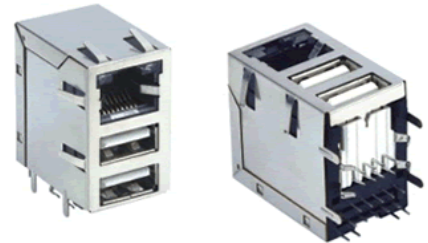

INELCO[®]

THE DISTINCTION

intrajack® – INtegrated TRAnsformer JACK

single port intrajack®

10/100/1000 Base-T/PoE
Optional LEDs w various color
Shielded and unshielded
With or without shielding tabs

multi port intrajack®

10/100/1000 Base-T/PoE
Available with 1x2, 1x4, 1x6, 1x8,
2x1, 2x2, 2x4, 2x6, 2x8
Optional LEDs with various color
Shielded or unshielded
With or without shielding tabs

combojack

Passive or integrated with
magnetics
10/100/1000 Base-T/PoE
Available with Single and Dual
USB
Optional LEDs with various color