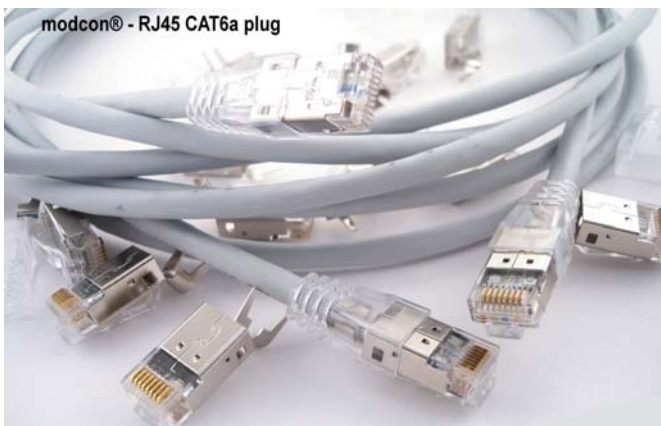

modcon® – MODular CONnectors

Modular connectors (also named registered jacks {RJ} or western connector [so named because of being a standard created by western electric {AT&T}]) have been a telephone standard in the beginning of modern telephone systems and today it is the standard for telecommunication and networking.

INELCO's has one of the broadest ranges of modular connector's series, which INELCO named **modcon®**.

modcon® - plugs

- Available in: CAT3, CAT5e, CAT6, CAT6a
- Range: from 4 to 10 positions
- Range: from 2 to 10 contacts
- Gold plating : 50u" to gold flash
- Shielded or unshielded

modcon® - RJ45 CAT6a plug

modcon® - RJ45 CAT6a plug

- available in shielded and unshielded
- strong, 360 degrees strain relief for excellent EMI/RFI protection
- easy to assemble
- high reproducibility / low variation of the test results

modcon® - jacks

- Available in CAT3, CAT5e, CAT6
- Range: from 2 to 10 contacts,
- Range: from 4 to 10 positions
- Vertical and horizontal mount
- Optional LEDs with various color
- Gold plating: 50u" to gold flash
- Shielded or unshielded
- With or without shielding tabs