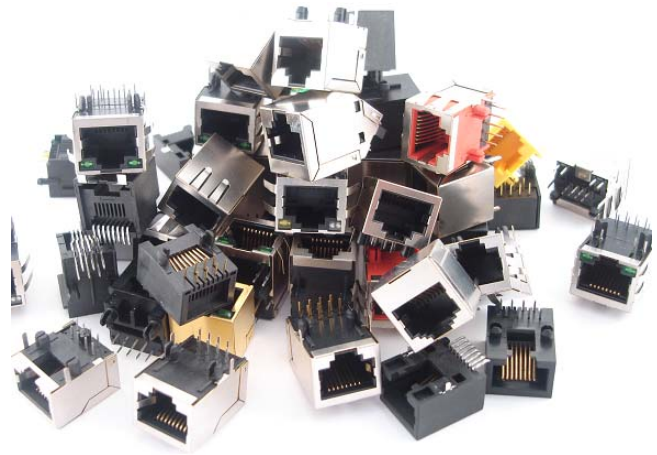

modcon® – MODular CONnectors

Modular connectors (also named registered jacks {RJ} or western connector [so named because of being a standard created by western electric {AT&T}]) have been a telephone standard in the beginning of modern telephone systems and today it is the standard for telecommunication and networking.

INELCO's has one of the broadest ranges of modular connector's series, which INELCO named **modcon®**.

modcon® - plugs

- Available in: CAT3, CAT5e, CAT6, CAT6a
- Range: from 4 to 10 positions
- Range: from 2 to 10 contacts
- Gold plating : 50u" to gold flash
- Shielded or unshielded

modcon® - RJ45 CAT6a plug

modcon® - RJ45 CAT6a plug

- available in shielded and unshielded
- strong, 360 degrees strain relief for excellent EMI/RFI protection
- easy to assemble
- high reproducibility / low variation of the test results

modcon® - jacks

- Available in CAT3, CAT5e, CAT6
- Range: from 2 to 10 contacts,
- Range: from 4 to 10 positions
- Vertical and horizontal mount
- Optional LEDs with various color
- Gold plating: 50u" to gold flash
- Shielded or unshielded
- With or without shielding tabs